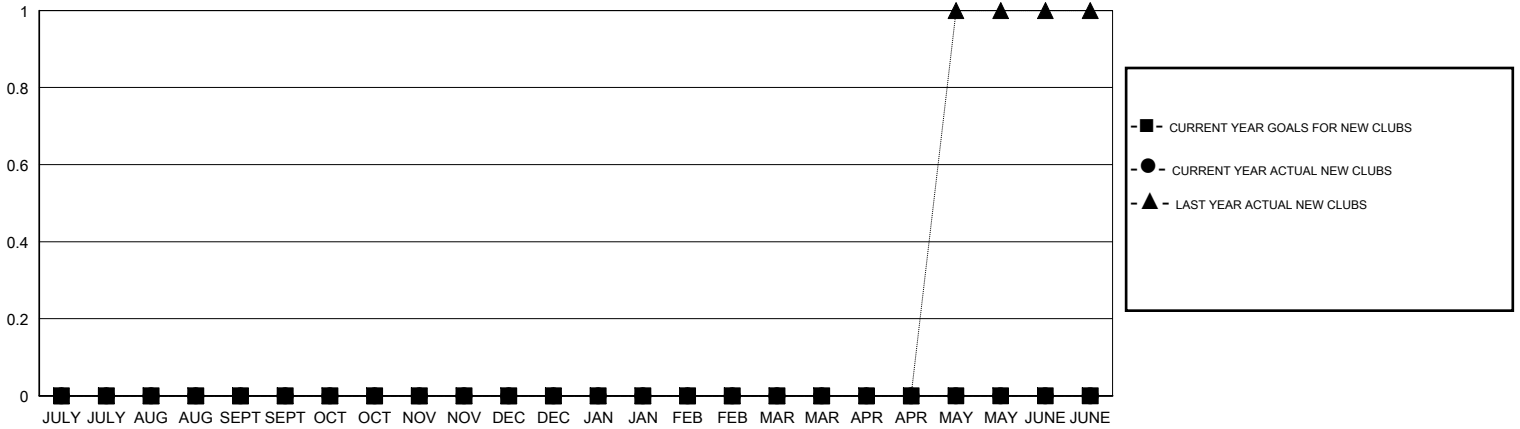

# MONTHLY MEMBERSHIP PROGRESS REPORT

District 60 A

Results as of: 7/31/2014

GMT: CARLOS JUSTINIANO

LOCATION GUYANA

GMT CA 3

Clubs					Members				
RESULTS FOR 2014-2015					RESULTS FOR 2014-2015				
QUARTER	NEW CLUB GOAL	ACTUAL NEW CLUBS	ACTUAL DROPPED CLUBS	ACTUAL NET GAIN/LOSS	QUARTER	NEW MEMBER GOAL	ACTUAL TOTAL MEMBERS ADDED	ACTUAL DROPPED MEMBERS	ACTUAL NET GAIN/LOSS
JULY/AUG/SEPT	0	0	0	0	JULY/AUG/SEPT	20	20	58	-38
OCT/NOV/DEC	0	0	0	0	OCT/NOV/DEC	6	0	0	0
JAN/FEB/MAR	0	0	0	0	JAN/FEB/MAR	0	0	0	0
APR/MAY/JUNE	0	0	0	0	APR/MAY/JUNE	6	0	0	0

GOALS AND ACTUAL NEW CLUBS CUMULATIVE

GOALS AND ACTUAL MEMBERS CUMULATIVE

DROPPED CLUBS: 0	5 CLUBS OF 58 ADDED 1 OR MORE NEW MEMBERS	<u>GENDER DISTRIBUTION</u>	
<u>DROPPED MEMBERS</u>		MALE	857 (53.87%)
DECEASED	0	FEMALE	734 (46.13%)
CLUB CANCELLED	0	FAMILY UNIT MEMBERS 35	
OTHER	29	HEAD OF HOUSEHOLD 17	
TOTAL	29	NON-HEAD OF HOUSEHOLD 18	