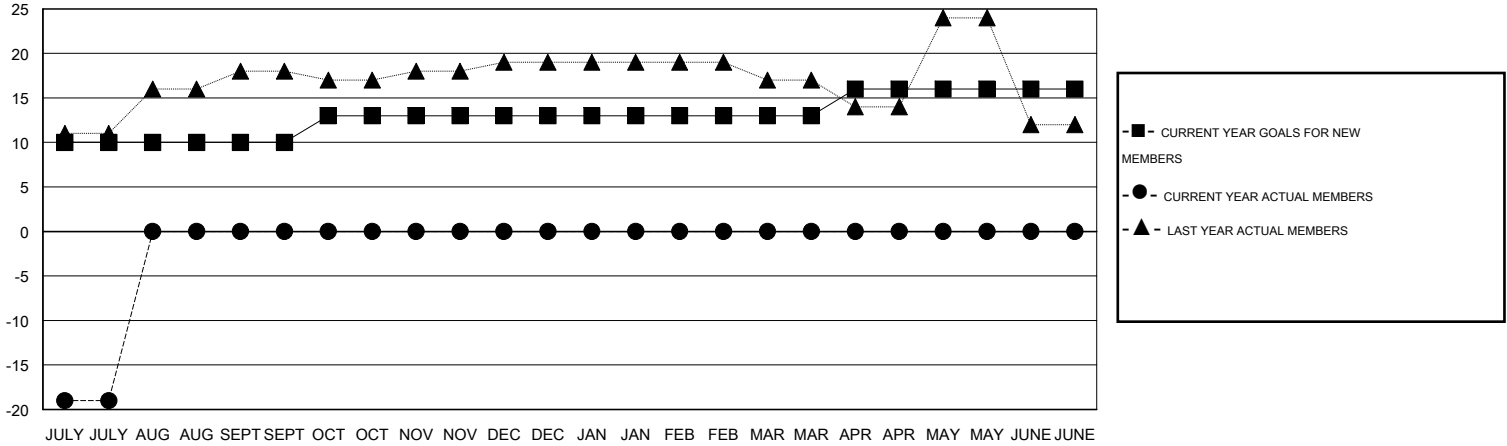

# MONTHLY MEMBERSHIP PROGRESS REPORT

District 60 A

Results as of: 7/31/2014

GMT: CARLOS JUSTINIANO

LOCATION GUYANA

GMT CA 3

Clubs					Members				
RESULTS FOR 2014-2015					RESULTS FOR 2014-2015				
QUARTER	NEW CLUB GOAL	ACTUAL NEW CLUBS	ACTUAL DROPPED CLUBS	ACTUAL NET GAIN/LOSS	QUARTER	NEW MEMBER GOAL	ACTUAL TOTAL MEMBERS ADDED	ACTUAL DROPPED MEMBERS	ACTUAL NET GAIN/LOSS
JULY/AUG/SEPT	0	0	0	0	JULY/AUG/SEPT	20	20	58	-38
OCT/NOV/DEC	0	0	0	0	OCT/NOV/DEC	6	0	0	0
JAN/FEB/MAR	0	0	0	0	JAN/FEB/MAR	0	0	0	0
APR/MAY/JUNE	0	0	0	0	APR/MAY/JUNE	6	0	0	0

GOALS AND ACTUAL NEW CLUBS CUMULATIVE

GOALS AND ACTUAL MEMBERS CUMULATIVE

DROPPED CLUBS: 0	5 CLUBS OF 58 ADDED 1 OR MORE NEW MEMBERS	<u>GENDER DISTRIBUTION</u>	
<u>DROPPED MEMBERS</u>		MALE	857 (53.87%)
DECEASED	0	FEMALE	734 (46.13%)
CLUB CANCELLED	0	FAMILY UNIT MEMBERS 35	
OTHER	29	HEAD OF HOUSEHOLD 17	
TOTAL	29	NON-HEAD OF HOUSEHOLD 18	